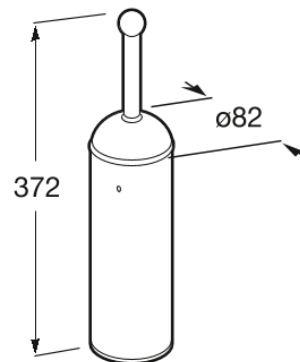

**CARMEN****Wall-mounted toilet brush holder**

DIMENSIONS

Length	82 mm
Width	82 mm
Height	372 mm

COLOURS AND FINISHES

01 Polished

TECHNICAL DRAWINGS

**FEATURES**

Wall-mounted toilet brush holder.